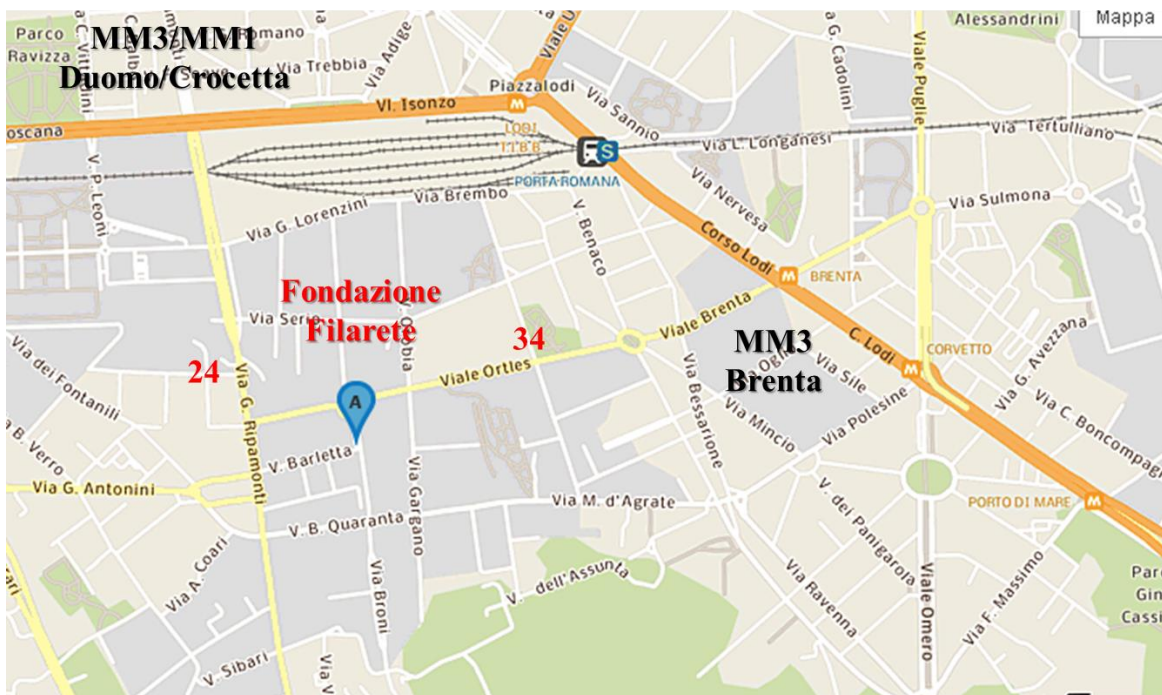

Access and transportation

How to reach the Meeting by public transport

- UNDERGROUND: Duomo (MM3/MM1) or CROCETTA (MM3)
TRAM 24 direction "Vigentino"
from Duomo: via Ripamonti, Via Barletta (10 stops)
from Crocetta: via Ripamonti, Via Barletta (7 stops)
STOP: Ripamonti-Barletta and walk along 380 m until you cross Viale Ortles 22/4
- UNDERGROUND: BRENTA (MM3)
from DUOMO: MM3 direction "Comasina-San Donato" (5 stops)
STOP: Brenta and take the **BUS 34** direction "Toffetti-Q.re Fatima (4 stops)
STOP: Viale Ortles, Via Condino and walk along 40 m until you cross Viale Ortles 22/4

How to reach the Meeting from the Motorway

- A8 Varese - A9 Como - A4 Torino - A7 Genova - Aeroporto Malpensa
Val Tidone-Milan Vigentina EXIT
- A4 Venice- A1 Bologna- Linate Airport
Piazzale Corvetto / Milano Centro EXIT

UNITECH OMICs, Viale Ortles 22/4, Milano. **Meeting venue**